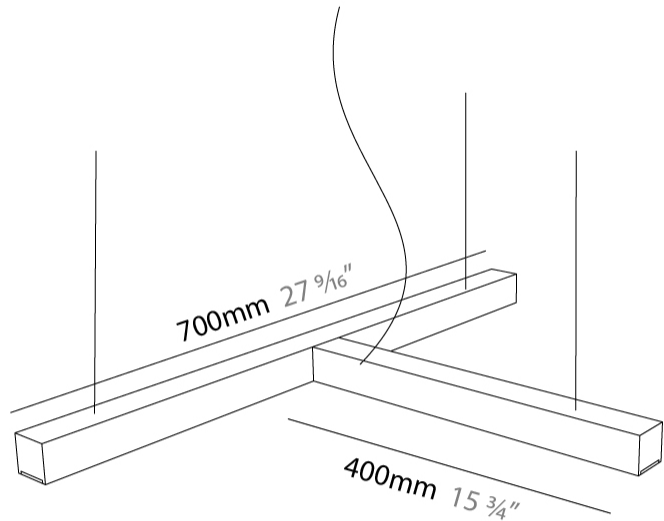

PROJECT	
TYPE	
SPECIFIER	
QUANTITY	
DATE	

T-SHAPE SUSPENSION

D71000-

base number
Color   Finish
Temperature   Options

1. To build a product code in our configurator select the specify button on the base model # product page
2. To build a manual product code on this datasheet choose from the options listed below in blue font and add the suffix to the base model #

GENERAL

Series: LED40 Modular
Subseries: T-Shape
Brand: Tunto
Division: Design
Mounting Type: Suspension
Mounting Location: Ceiling
Subcategory: Modular

PHYSICAL

Shape: Abstract
Length (mm): 700
Length (in): 27 ⁹/₁₆
Width (mm): 400
Width (in): 15 ³/₄
Height (mm): 40
Height (in): 1 ⁹/₁₆
Max. Overall Height (mm): 2040
Max. Overall Height (in): 80 ⁵/₁₆
Light Distribution: Direct
Diffuser: Opal
Fixture Finish: [WAL / ASH / OAK / BLK / WHI](#)
Fixture Material: Wood

ELECTRICAL

Lamp Type: LED
Input Wattage (W): 23
Total Output Wattage (W): 19
Dimming: Tri-Mode (Non-Dimming and Phase Dimming (120Vac only) and 0-10V Dimming)
Driver Included: Yes
Driver Location: Integrated
Driver Type: Constant Current - Universal
Driver Class: Class 2
Input Voltage (V): 120 - 277
Constant Current (MA): 700

LED

Color Temperature (°K): [2700 / 3000 / 4000](#)
Max. Delivered Lumen (lm): 1000
CRI: >93 CRI
Lamp Life (hrs): 50000

OPTICAL

RATINGS AND CERTIFICATIONS

Certified By: Certified for North American Standards
IP rating: IP20